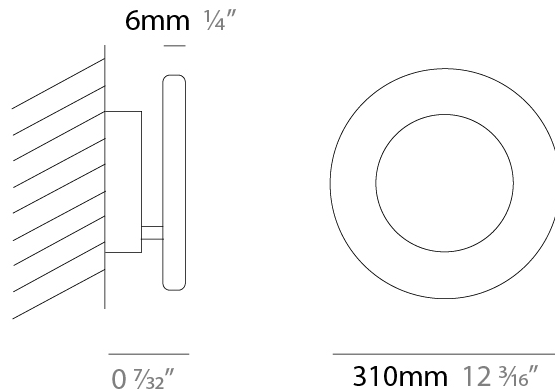

VERA SURFACE

D42065- -

base number
Color   Finish
Temperature   Options

1. To build a product code in our configurator select the specify button on the base model # product page
2. To build a manual product code on this datasheet choose from the options listed below in blue font and add the suffix to the base model #

GENERAL

Series: Vera
Brand: Icone
Division: Design
Mounting Type: Surface
Mounting Location: Wall / Ceiling
Subcategory: Wall Effect

PHYSICAL

Shape: Round
Diameter (mm): 310
Diameter (in): 12 ³/₁₆
Height (mm): 310
Depth (mm): 70
Height (in): 12 ³/₁₆
Depth (in): 2 ³/₄
Extension (mm): 360
Extension (in): 14 ³/₁₆
Light Distribution: Direct / Indirect
Fixture Finish: [GLF_WHI](#) / [GLF_RUS](#) / [CLF_BLK](#) / [WHI_ALU](#) / [WHI_COP](#) / [WHI_WHI](#) / [WHI_BRA](#) / [WHI_RUS](#) / [WHI_BLK](#)
Fixture Material: Aluminum

ELECTRICAL

Lamp Type: LED
Total Output Wattage (W): 25.2
Dimming: Non-Dimmable / 0-10V Dimming
Driver Included: Yes
Driver Location: Integrated
Driver Type: Constant Current - 120-277Vac
Driver Class: Class 2
Input Voltage (V): 120 - 277
Constant Current (MA): 700
Upon Request: 0-10Vdc Dimming

LED

Color Temperature (°K): 2700 / 3000
Nominal Lumen (lm): 3897
CRI: >90 CRI
Lamp Life (hrs): 50000

OPTICAL

RATINGS AND CERTIFICATIONS

Certified By: Certified for North American Standards
IP rating: IP20