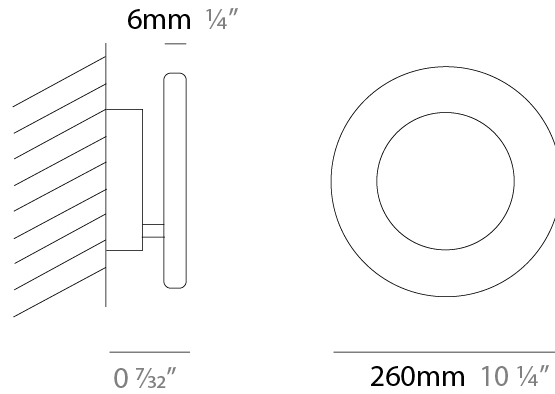

PROJECT
TYPE
SPECIFIER
QUANTITY
DATE

VERA SURFACE

D42064-

base number
Color   Finish
Temperature   Options

1. To build a product code in our configurator select the specify button on the base model # product page
2. To build a manual product code on this datasheet choose from the options listed below in blue font and add the suffix to the base model #

GENERAL

Series: Vera
Brand: Icone
Division: Design
Mounting Type: Surface
Mounting Location: Wall / Ceiling
Subcategory: Wall Effect

PHYSICAL

Shape: Round
Diameter (mm): 260
Diameter (in): 10 1/4
Height (mm): 260
Height (in): 10 1/4
Extension (mm): 320
Extension (in): 12 5/8
Light Distribution: Direct / Indirect
Fixture Finish: GLF_WHI / GLF_RUS / CLF_BLK / WHI_ALU / WHI_COP / WHI_WHI / WHI_BRA / WHI_RUS / WHI_BLK
Fixture Material: Aluminum

ELECTRICAL

Lamp Type: LED
Total Output Wattage (W): 16.8
Dimming: Non-Dimmable / 0-10V Dimming
Driver Included: Yes
Driver Location: Integrated
Driver Type: Constant Current - Universal
Driver Class: Class 2
Input Voltage (V): 120 - 277
Constant Current (MA): 700

LED

Color Temperature (°K): 2700 / 3000
Nominal Lumen (lm): 2598
CRI: >90 CRI
Lamp Life (hrs): 50000

OPTICAL

RATINGS AND CERTIFICATIONS

Certified By: Certified for North American Standards
IP rating: IP20